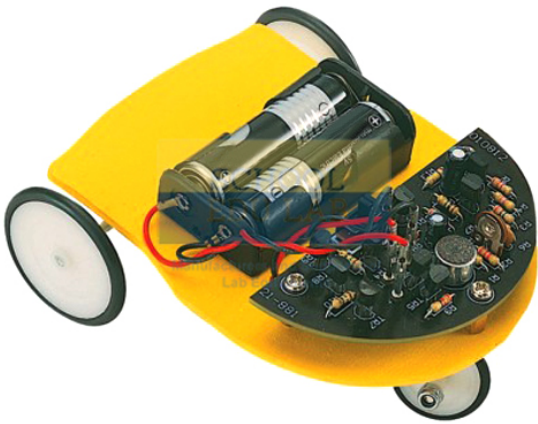

**Product Code . SEL-EELE-11198**

## Sound Reversing Car

#### Sound Reversing Car

They provide hands on experience for co-ordination of electronics with mechanical arrangements to give shape to a science, ROBOTICS. The system can be assembled by learner to give them PRACTICAL EDGE. The kits enhances technical skills in the field of soldering, electronics, sensors (light, sound, infrared) and mechanical systems. All the kits are complete with different parts, electronic & mechanical components, step by step write up, circuits and mechanical arrangements.