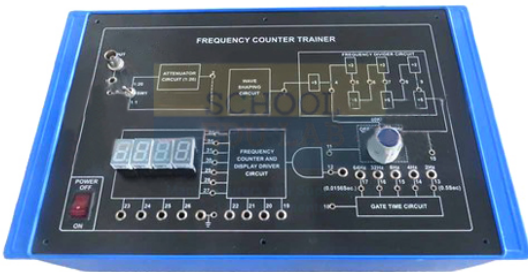

Product Code . SEL-EELE-11157

Frequency Counter Trainer

Description

Frequency Counter Trainer

Technical Specifications:-

- Frequency Range : 20 Hz – 30 MHz.

Resolution:

- 10 Hz (60 KHz Range).
- 10 KHz (30 MHz Range).
- Sensitivity : 0.5 Volts.

-
- Accuracy : \pm (0.5% +1D) of rdg.
 - Attenuation : 1 : 1, 1 : 20.
 - Input Coupling : AC.
 - Input Impedance : 1 MW.
 - Max. Input Voltage : 200 V (DC + AC Peak).
 - Display : 4 digits, 7 Segment LED Display.

```
{ "@context": "https://schema.org/", "@type": "Product", "name": "Frequency Counter Trainer",  
"image": "http://www.schooleducationalinstrument.com/images/catalog/product/116174355Frequency  
CounterTrainerWithlogo.jpg", "description": "Frequency Counter Trainer Technical Specifications:- •  
Frequency Range : 20 Hz – 30 MHz. Resolution: • 10 Hz (60 KHz Range). • 10 KHz (30 MHz  
Range). • Sensitivity : 0.5 Volts. • Accuracy :  $\pm$  (0.5% +1D) of rdg. • Attenuation : 1 : 1, 1 : 20. • Input  
Coupling : AC. • Input Impedance : 1 MW. • Max. Input Voltage : 200 V (DC + AC Peak). • Display :  
4 digits, 7 Segment LED Display. We are leading manufacturers, suppliers of Frequency Counter  
Trainer for Electronics Engineering Lab Equipments. Contact us to get high quality Frequency  
Counter Trainer for Electronics Engineering Lab Equipments for schools, colleges, universities,  
research labs, laboratories and various industries.", "brand": "School Lab Instrument", "sku": "5",  
"gtin8": "5", "gtin13": "5", "gtin14": "5", "mpn": "5", "aggregateRating": { "@type": "AggregateRating",  
"ratingValue": "5", "bestRating": "5", "worstRating": "0", "ratingCount": "5" } }
```